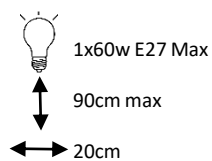

CORES LACADAS
COULEURS PEINTURE
PAINT COLORS

Gliese

Suspensão
Suspension
Pendants