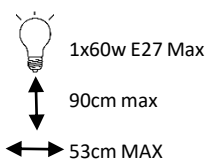

Sirius

Suspensão
Suspension
Pendants