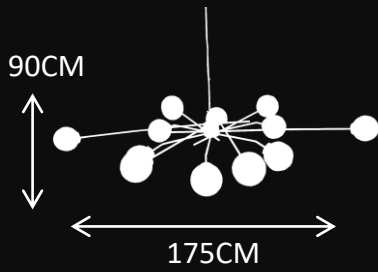

MÁX. POWER: 5X 20W
4200K

REF: 2019019

MÁX.POWER: LED 12V
14W

REF: 2019020

MÁX. POWER: 6X40 G9

REF: 2019021

MÁX.POWER: 5X40 G9

REF: 2019022