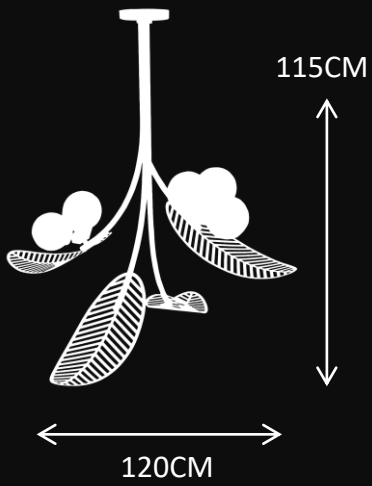

MÁX. POWER: 5X 20W
4200K

REF: 2019019

MÁX.POWER: LED 12V
14W

REF: 2019020

MÁX. POWER: 6X40 G9

REF: 2019021

MÁX.POWER: 5X40 G9

REF: 2019022