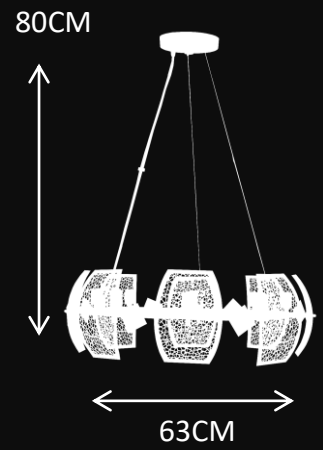

REF: 2019023