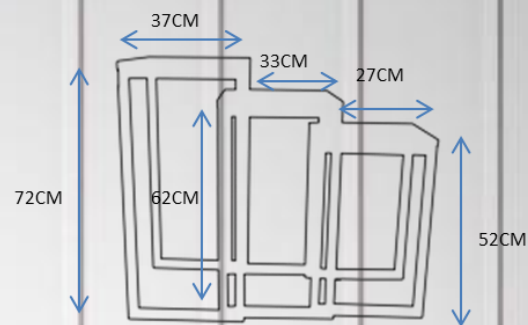

MA1003 – SIDE TABLES 494€

DESCRIPTION:

Product features: Side Tables made in polished stainless steel structure..

Customization: Custom sizes and colors are available.

Other material: Wood

Clean and Care: Dry cloth.