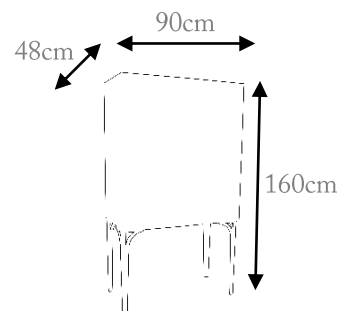

GA1003

GA1003 – CELLARET 3000€

DESCRIPTION:

Product features: Cellaret made in lacquered wood and brass satin structure..

Customization: Custom sizes and colors are available.

Finish: Cream, and brass satin

Other material: Brass

Clean and Care: Dry cloth.