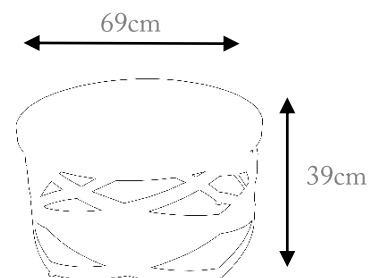

MC1015

MC1015 –CENTER TABLE 385€

DESCRIPTION:

Product features: Center Table made steel structure.

. **Finish:**Black and polished stainless steel

Customization: Custom sizes and colors are available.

Other material: Wood, Brass, mirror

Clean and Care: Dry cloth.