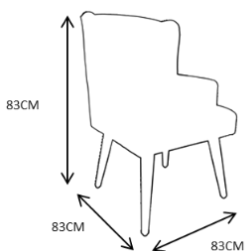

CA1001

CA1001 – CHAIR 236€

DESCRIPTION:

Product features: Chair made in lacquered wood structure..

Customization: Custom sizes and colors are available.

Clean and Care: Dry cloth.

CA1004 – CHAIR 456€

DESCRIPTION:

Product features: Chair made in lacquered wood structure..

Customization: Custom sizes and colors are available.

Clean and Care: Dry cloth.

CA1004