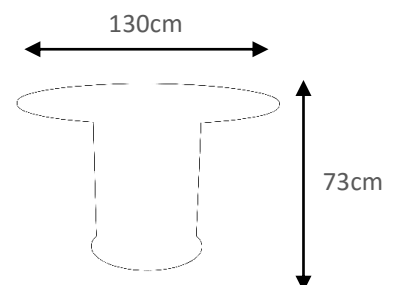

MJ1005 – DINING TABLE 600€

DESCRIPTION:

Product features: Dining Table
made in steel.

Finish: Black, cooper

Customization: Custom sizes
and colors are available.

Other material: Glass.

Clean and Care: Dry cloth.

MJ1005