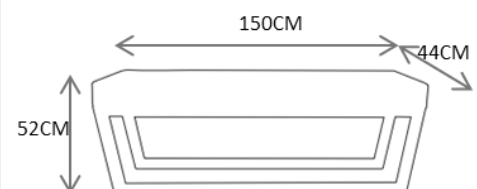

BA1003

BA1003 – BENCH 421€

DESCRIPTION:

Product features: Bench 3 seater made in polished stainless steel structure..

Customization: Custom sizes and colors are available.

Other material: Wood

Clean and Care: Dry cloth.