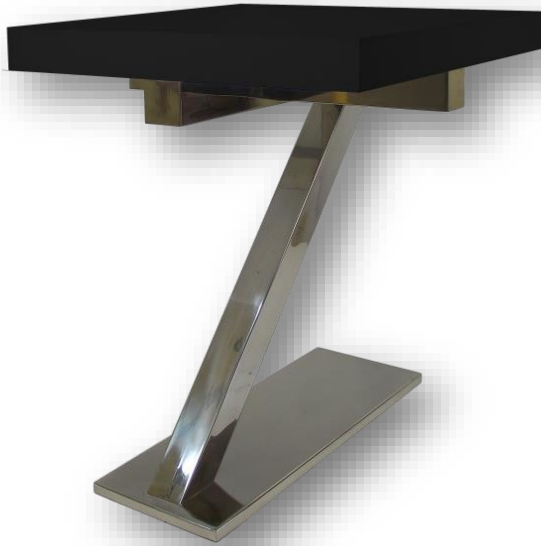

Other material: Wood

Clean and Care: Dry cloth.

MA1003 – SIDE TABLES 494€

DESCRIPTION:

Product features: Side Tables made in polished stainless steel structure..

Customization: Custom sizes and colors are available.

Other material: Wood

Clean and Care: Dry cloth.

MA1003

MA1009 – SIDE TABLE 237€

DESCRIPTION:

Product features: Side Table made in polished stainless steel structure..

Customization: Custom sizes and colors are available.