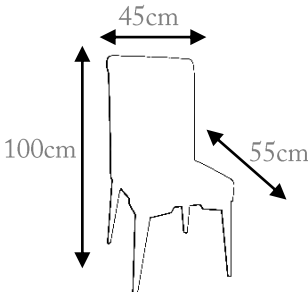

CA1012- CHAIR 521€

DESCRIPTION:

Product features: Chair made in polished stainless steel structure, red skin

Customization: Custom sizes and colors are available.

Clean and Care: Dry cloth.