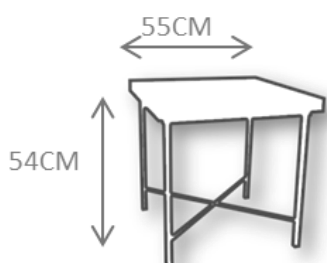

MA1011 – SIDE TABLE 233€

DESCRIPTION:

Product features: Side Table made in polished stainless steel structure..

Customization: Custom sizes and colors are available.

Other material: Wood

Clean and Care: Dry cloth.