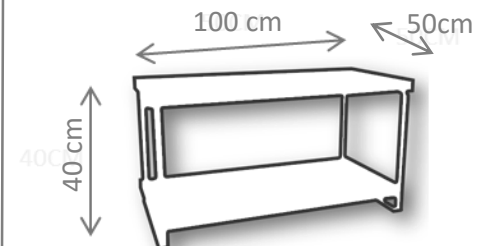

MC1009 – CENTER TABLE 321€

DESCRIPTION:

Product features: Center Table made in polished stainless steel structure.

Customization: Custom sizes and colors are available.

Other material: Wood

Clean and Care: Dry cloth.

MC1010