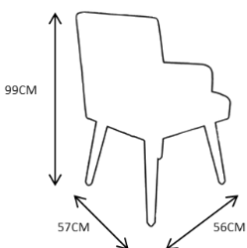

Clean and Care: Dry cloth.

CA1003

CA1003 – CHAIR 340€

DESCRIPTION:

Product features: Chair made in lacquered wood structure..

Customization: Custom sizes and colors are available.

Clean and Care: Dry cloth.