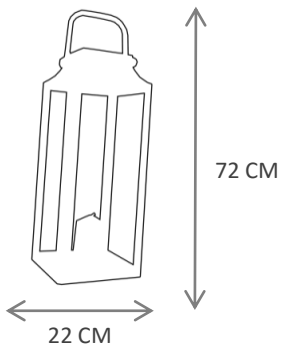

CL1007 94€ / CL1008 94€ / CL1009 127€
POLE LANTERN

DESCRIPTION:

Product features: Pole Lantern made in Polished Stainless Steel

Customization: Custom sizes and colors are available.

Clean and Care: Dry cloth.

CL1009

CL1007

CL1008