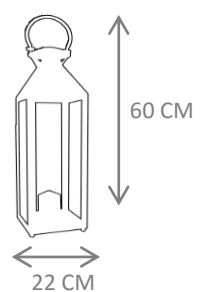

Product features: Pole Lantern made in Antique Brass

Customization: Custom sizes and colors are available.

Clean and Care: Dry cloth.

CL1002

CL1003

CL1001

Index

REF	PAG		REF	PAG		REF	PAG
BA1001	42		GA1003	3		MR1002	102
BA1002	42		HA1001	21		MR1003	102
BA1003	42		MA1001	81		MR1004	102
BA1004	24		MA1002	80		MR1005	103
BA1005	39		MA1003	82		MR1006	104
BA1006	40		MA1004	66		MR1007	104
BE1001	96		MA1005	84		MR1008	103
BS1001	22		MA1007	84		MV1001	18
CA1001	57		MA1008	83		MV1002	15
CA1002	56		MA1009	83		MV1003	10
CA1003	56		MA1010	78		MV1004	12
CA1004	57		MA1011	86		MV1004	93
CA1005	54		MA1012	86		MV1005	13
CA1006	54		MA1013	68		MV1006	9
CA1007	52		MA1014A	62		MV1007	16
CA1008	52		MA1014B	62		SO1001	46
CA1009	38		MA1014C	62		SO1002	48
CA1010	60		MA1015A	63		SO1003	50
CA1011	36		MA1015B	63		SO1004	44
CA1012	58		MA1015C	63			
CH1001	94		MA1016A	64			
CH1002	94		MA1016B	64			
CL1001	108		MA1016C	64			
CL1002	108		MA1017	74			
CL1003	108		MA1018	74			
CL1004	106		MA1019	65			
CL1005	106		MC1001	81			
CL1006	106		MC1003	75			
CL1007	107		MC1003	80			
CL1008	107		MC1004	79			
CL1009	107		MC1005	78			
CL1010	105		MC1006	87			
CL1011	105		MC1007	85			
CO1001	90		MC1008	85			
CO1002	90		MC1009	87			
CO1003	91		MC1010	87			
CO1004	91		MC1011	69			
CO1005	88		MC1012	70			
DR1001	20		MC1013	71			
EP1001	98		MC1014	72			
EP1002	98		MC1015	73			
EP1003	100		MC1016	76			
EP1004	101		MJ1001	34			
EP1005	97		MJ1002	32			
EP1006	99		MJ1003	30			
ES1001	92		MJ1004	28			
GA1001	7		MJ1005	26			
GA1002	5		MR1001	102			