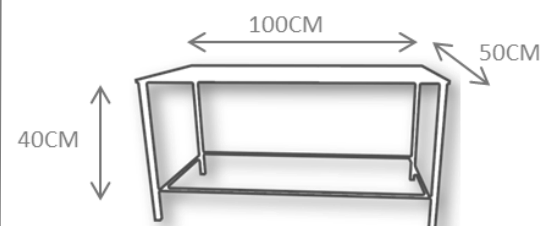

MC1010 – CENTER TABLE 271€

DESCRIPTION:

Product features: Center Table made in polished stainless steel structure.

Customization: Custom sizes and colors are available.

Other material: Glass

Clean and Care: Dry cloth.