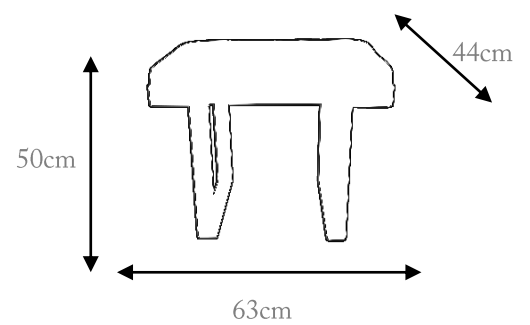

DESCRIPTION:

Product features: Bench 1 seater made in brass structure, finish antique brass.

Customization: Custom sizes and colors are available.

Clean and Care: Dry cloth.

BA1005

39

BA1006 – BENCH 655€

DESCRIPTION: