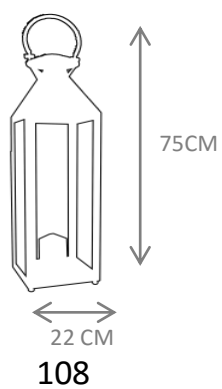

Product features: Pole Lantern made in Antique Brass

Customization: Custom sizes and colors are available.

Clean and Care: Dry cloth.

CL1002

CL1003

CL1001

Index

REF	PAG		REF	PAG		REF	PAG
BA1001	42		GA1003	3		MR1002	102
BA1002	42		HA1001	21		MR1003	102
BA1003	42		MA1001	81		MR1004	102
BA1004	24		MA1002	80		MR1005	103
BA1005	39		MA1003	82		MR1006	104
BA1006	40		MA1004	66		MR1007	104
BE1001	96		MA1005	84		MR1008	103
BS1001	22		MA1007	84		MV1001	18
CA1001	57		MA1008	83		MV1002	15
CA1002	56		MA1009	83		MV1003	10
CA1003	56		MA1010	78		MV1004	12
CA1004	57		MA1011	86		MV1004	93
CA1005	54		MA1012	86		MV1005	13
CA1006	54		MA1013	68		MV1006	9
CA1007	52		MA1014A	62		MV1007	16
CA1008	52		MA1014B	62		SO1001	46
CA1009	38		MA1014C	62		SO1002	48
CA1010	60		MA1015A	63		SO1003	50
CA1011	36		MA1015B	63		SO1004	44
CA1012	58		MA1015C	63			
CH1001	94		MA1016A	64			
CH1002	94		MA1016B	64			
CL1001	108		MA1016C	64			
CL1002	108		MA1017	74			
CL1003	108		MA1018	74			
CL1004	106		MA1019	65			
CL1005	106		MC1001	81			
CL1006	106		MC1003	75			
CL1007	107		MC1003	80			
CL1008	107		MC1004	79			
CL1009	107		MC1005	78			
CL1010	105		MC1006	87			
CL1011	105		MC1007	85			
CO1001	90		MC1008	85			
CO1002	90		MC1009	87			
CO1003	91		MC1010	87			
CO1004	91		MC1011	69			
CO1005	88		MC1012	70			
DR1001	20		MC1013	71			
EP1001	98		MC1014	72			
EP1002	98		MC1015	73			
EP1003	100		MC1016	76			
EP1004	101		MJ1001	34			
EP1005	97		MJ1002	32			
EP1006	99		MJ1003	30			
ES1001	92		MJ1004	28			
GA1001	7		MJ1005	26			
GA1002	5		MR1001	102			