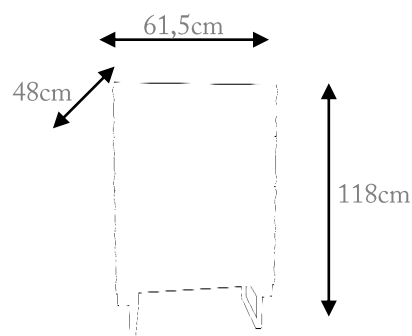

Clean and Care: Dry cloth.

HA1001

21

BS1001 – BEDSIDE TABLE 903€

DESCRIPTION:

Product features: Bedside Table made lacquered wood, and in brass structure, finish antique brass

Customization: Custom sizes and colors are available.