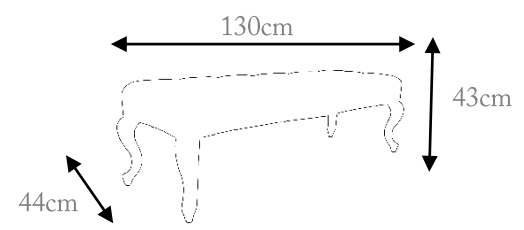

Product features: Bench 2 seater
made in wood and brass
structure,

Finish black and polished brass,
brown skin

Customization: Custom sizes and
colors are available.

Clean and Care: Dry cloth.

BA1006

BA1001