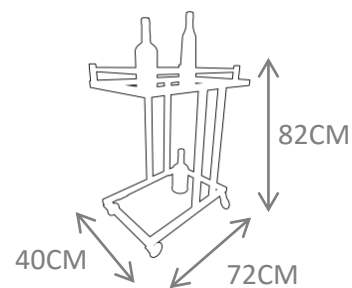

CH1001 – TEA CART 570€
DESCRIPTION:
Product features: Tea Cart made in polished stainless steel structure.
Customization: Custom sizes and colors are available.
Other material: Glass
Clean and Care: Dry cloth.

CH1002 – TEA CART 634€
DESCRIPTION:
Product features: Tea Cart made in polished stainless steel structure.
Customization: Custom sizes and colors are available.
Other material: Wood
Clean and Care: Dry cloth.