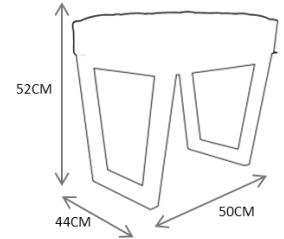

BA1001 – BENCH 281€

DESCRIPTION:

Product features: Bench 1 seater made in polished stainless steel structure..

Customization: Custom sizes and colors are available.

Clean and Care: Dry cloth.

BA1002