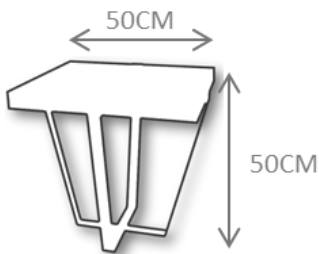

MA1007 – SIDE TABLE 211€

DESCRIPTION:

Product features: Side Table made in polished stainless steel structure..

Customization: Custom sizes and colors are available.

Other material: Wood

Clean and Care: Dry cloth.