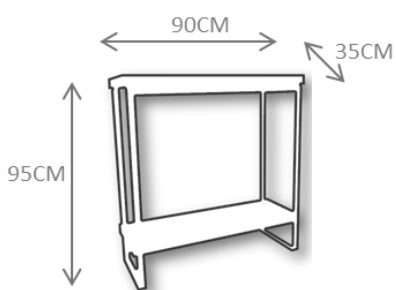

CO1003 – CONSOLE TABLE 355€

DESCRIPTION:

Product features: Console Table made in polished stainless steel structure.

Customization: Custom sizes and colors are available.

Other material: Wood

Clean and Care: Dry cloth.