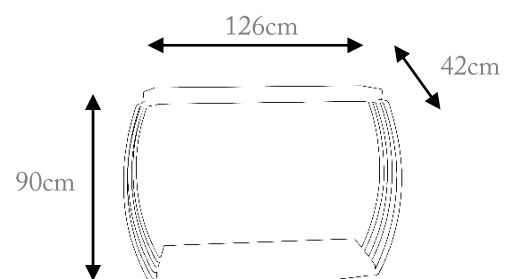

CO1005 – CONSOLE TABLE 780€

DESCRIPTION:

Product features: Console table made in Steel structure.

Customization: Custom sizes and colors are available.

Other material: Wood and brass

Clean and Care: Dry cloth.

CO1005