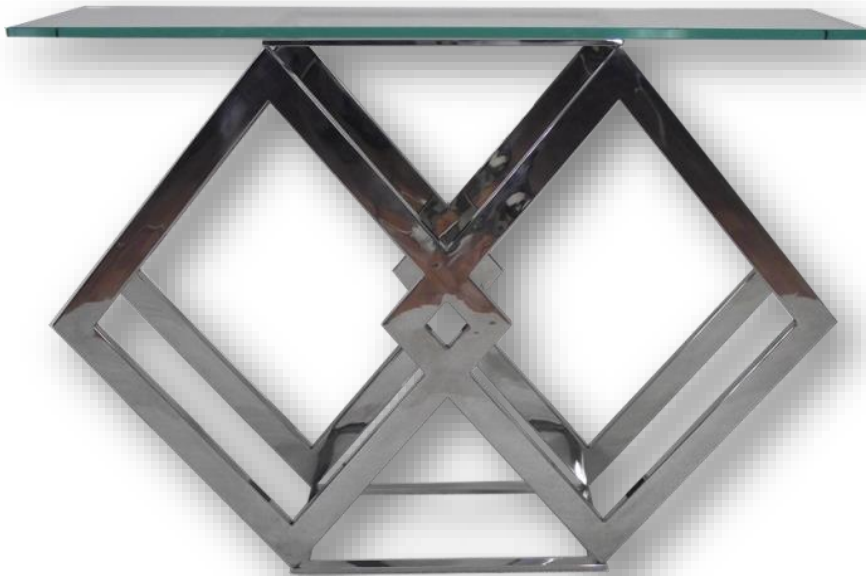

Other material: Wood

Clean and Care: Dry cloth.

MC1010

MC1010 – CENTER TABLE 271€

DESCRIPTION:

Product features: Center Table made in polished stainless steel structure.

Customization: Custom sizes and colors are available.

Other material: Glass

Clean and Care: Dry cloth.

CO1005 – CONSOLE TABLE 780€

DESCRIPTION:

Product features: Console table made in Steel structure.

Customization: Custom sizes and colors are available.

Other material: Wood and brass

Clean and Care: Dry cloth.

CO1005

CO1002 – CONSOLE TABLE 487€

DESCRIPTION:

Product features: Console Table made in polished stainless steel structure.

Customization: Custom sizes and colors are available.

Other material: Glass