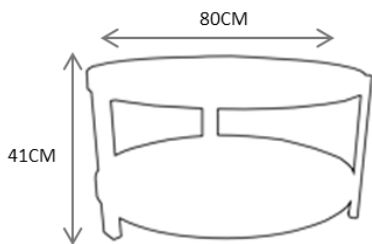

MC1005 – CENTER TABLE 406€

DESCRIPTION:

Product features: Center Table made in satin brass structure.

Customization: Custom sizes and colors are available.

Other material: Wood

Clean and Care: Dry cloth.

MC1005