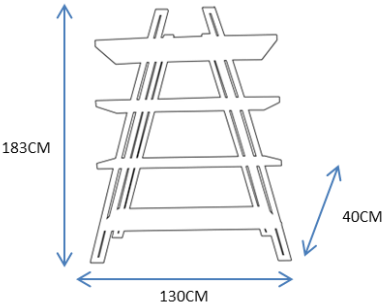

ES1001

ES1001 – SHELF 728€

DESCRIPTION:

Product features: Shelf made in Polished Stainless Steel structure..

Customization: Custom sizes and colors are available.

Other material: Rustic Wood

Clean and Care: Dry cloth.