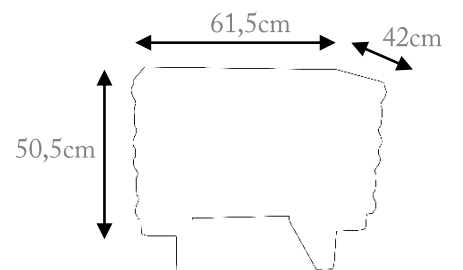

BS1001 – BEDSIDE TABLE 903€

DESCRIPTION:

Product features: Bedside Table made lacquered wood, and in brass structure, finish antique brass

Customization: Custom sizes and colors are available.

Clean and Care: Dry cloth.

BS1001