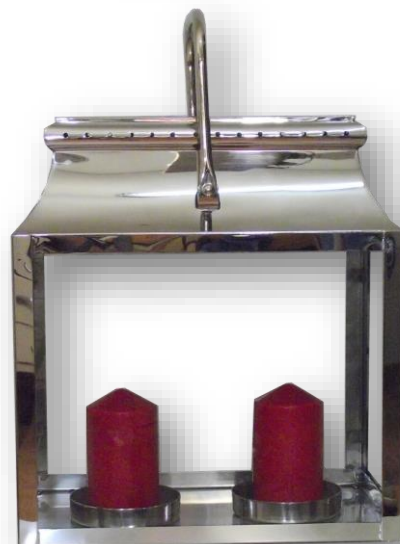

Customization: Custom sizes and colors are available.

Clean and Care: Dry cloth.

CL1004

CL1005

CL1006

CL1007 94€ / CL1008 94€ / CL1009 127€
POLE LANTERN

DESCRIPTION:

Product features: Pole Lantern made in Polished Stainless Steel

Customization: Custom sizes and colors are available.

Clean and Care: Dry cloth.

CL1009

CL1007

CL1008

CL1001 94€ / CL1002 114€ / CL1003 145€

POLE LANTERN

DESCRIPTION: