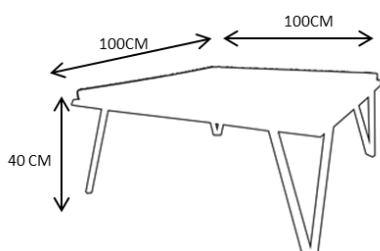

MC1004 – CENTER TABLE 352E

DESCRIPTION:

Product features: Center Table made in polished stainless steel structure.

Customization: Custom sizes and colors are available.

Other material: Wood

Clean and Care: Dry cloth.

MC1004