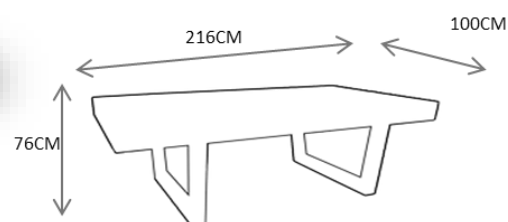

MJ1001 – DINING TABLE 1118€

DESCRIPTION:

Product features: Dining Table made in polished stainless steel structure.

Customization: Custom sizes and colors are available.

Other material: Wood

Clean and Care: Dry cloth.

MJ1001