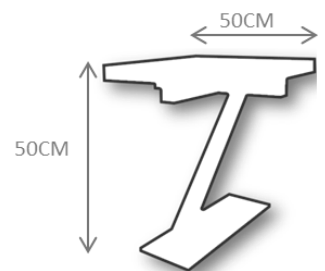

MA1009 – SIDE TABLE 237€

DESCRIPTION:

Product features: Side Table made in polished stainless steel structure..

Customization: Custom sizes and colors are available.

Other material: Wood

Clean and Care: Dry cloth.