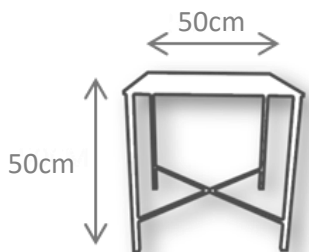

MA1007 – SIDE TABLE 211€

DESCRIPTION:

Product features: Side Table made in inox structure..

Customization: Custom sizes and colors are available.

Other material: Glass

Clean and Care: Dry cloth.