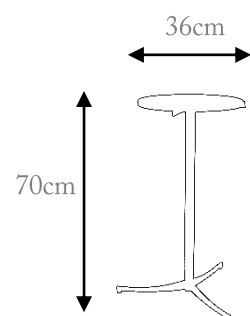

Product features: Side Table
made in Nickel structure.

Customization: Custom sizes
and colors are available.

Other material: Wood

Clean and Care: Dry cloth.

**MA1016
A/B/C**

MA1016A H70cm W40cm D40cm
MA1016B H60cm W35cm D35cm
MA1016C H50cm W30cm D30cm

MA1019– COFFEE TABLE 150€

DESCRIPTION:

Product features: Side Table
made in brass structure.

Customization: Custom sizes and
colors are available.

Other material: Wood

Clean and Care: Dry cloth.

MA1019

MA1004