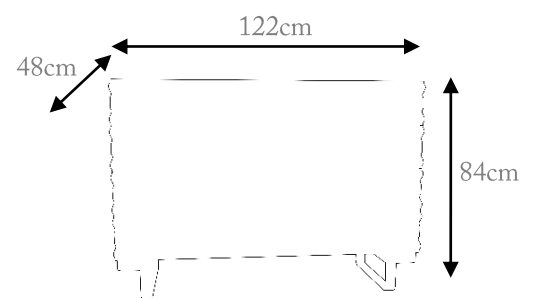

DR1001 – DRESSER 1675€

DESCRIPTION:

Product features: Dresser made lacquered wood, and in brass structure, finish antique e brass

Customization: Custom sizes and colors are available.

Clean and Care: Dry cloth.

DR1001