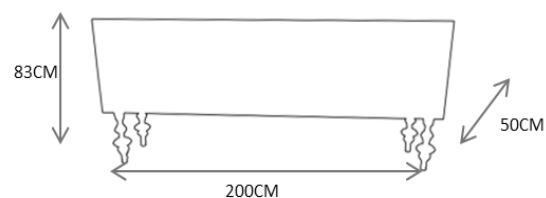

MV1005 – SIDEBOARD 1341€

DESCRIPTION:

Product features: Sideboard made in lacquered wood structure..

Customization: Custom sizes and colors are available.

Other material: Polished stainless steel

Clean and Care: Dry cloth.

MV1005