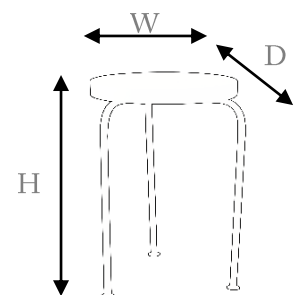

MA1015 – SIDE TABLE

A 199€

B 184€

C 169€

DESCRIPTION:

Product features: Side Table
made in satin brass structure

Customization: Custom sizes
and colors are available.

Other material: Wood

Clean and Care: Dry cloth.

**MA1015
A/B/C**

MA1015A H72cm W40cm D40cm
MA1015B H62cm W36cm D36cm
MA1015C H51cm W33cm D33cm

MA1016 – COFFEE TABLE

A 275€

B 246€

C 229€

DESCRIPTION: