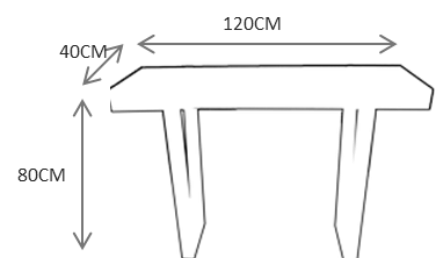

CO1002 – CONSOLE TABLE 634€

DESCRIPTION:

Product features: Console Table made in polished stainless steel structure.

Customization: Custom sizes and colors are available.

Other material: Wood

Clean and Care: Dry cloth.