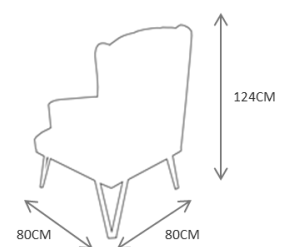

CA1011

CA1009 – ARMCHAIR 499€

DESCRIPTION:

Product features: Armchair made in polished stainless steel structure..

Customization: Custom sizes and colors are available.

Clean and Care: Dry cloth.

CA1009

BA1005 – BENCH 509€