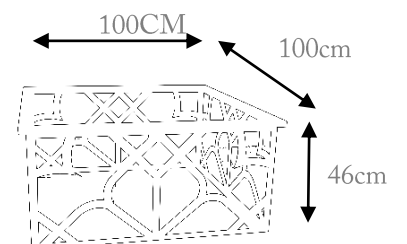

MC1011

MC1011 – CENTER TABLE 328€

DESCRIPTION:

Product features: Side Table made in iron structure.

Finish: rustic Brown

Customization: Custom sizes and colors are available.

Other material: Stainless Steel and glass

Clean and Care: Dry cloth.