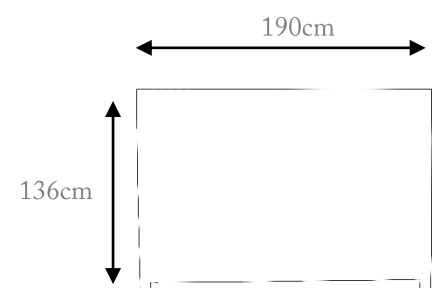

BE1001 – BED 679€

DESCRIPTION:

Product features: Bed made in brass structure.

Finish: Antique Brass

Customization: Custom sizes and colors are available.

Clean and Care: Dry cloth.

BE1001

EP1005