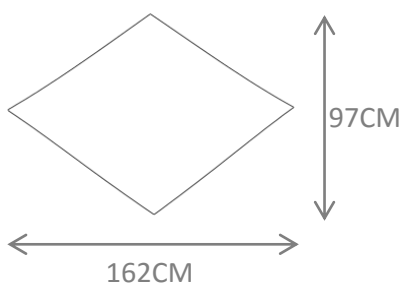

EP1001 – MIRROR 892€

DESCRIPTION:

Product features: Mirror made in Polished cooper and Satin Brass

Customization: Custom sizes and colors are available.

Clean and Care: Dry cloth.

EP1001

EP1002

EP1002 – MIRROR 423€

DESCRIPTION:

Product features: Mirror made in Polished Stainless Steel

Customization: Custom sizes and colors are available.

Clean and Care: Dry cloth.