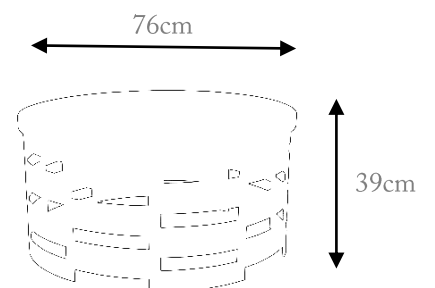

MC1014

MC1014 – CENTER TABLE 402€

DESCRIPTION:

Product features: Center Table made steel structure.

Finish. Cream and brass satin

Customization: Custom sizes and colors are available.

Other material: Wood, Brass, mirror

Clean and Care: Dry cloth.