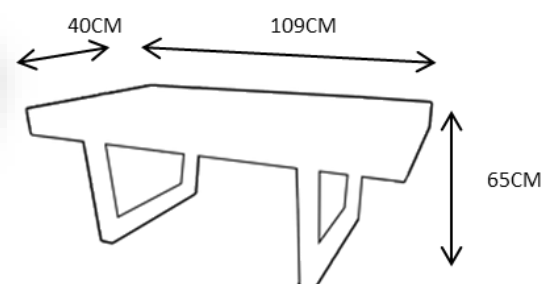

MC1003 – CENTER TABLE 537€

DESCRIPTION:

Product features: Center Table made in polished stainless steel structure.

Customization: Custom sizes and colors are available.

Other material: Wood

Clean and Care: Dry cloth.

MC1003