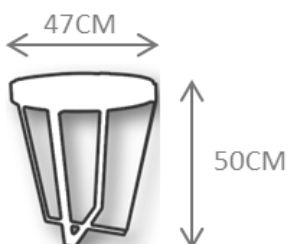

MA1005 – SIDE TABLE 211€

DESCRIPTION:

Product features: Side Table made in polished stainless steel structure..

Customization: Custom sizes and colors are available.

Other material: Wood

Clean and Care: Dry cloth.