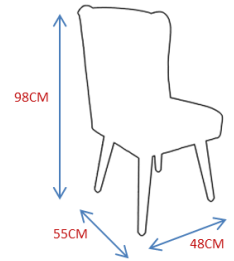

CA1008 – CHAIR 246€

DESCRIPTION:

Product features: Chair made in polished stainless steel structure..

Customization: Custom sizes and colors are available.

Clean and Care: Dry cloth.

CA1008

CA1005

CA1005 – CHAIR 279€