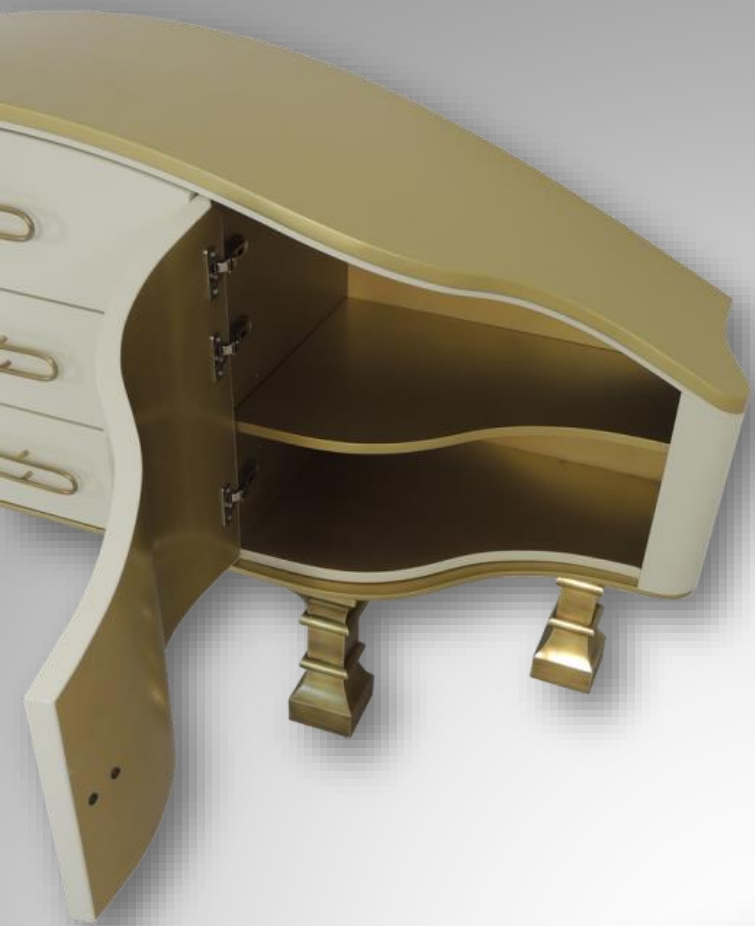

Other material: Polished stainless steel, skin cream

Clean and Care: Dry cloth.

MV1004

MV1005 – SIDEBOARD 1341€

DESCRIPTION:

Product features: Sideboard made in lacquered wood structure..

Customization: Custom sizes and colors are available.

Other material: Polished stainless steel

Clean and Care: Dry cloth.

MV1005

MV1002 – SIDEBOARD 1341€

DESCRIPTION:

Product features: Sideboard made in lacquered wood structure..

Customization: Custom sizes and colors are available.

Other material: Polished stainless steel

Clean and Care: Dry cloth.

MV1002

MV1007 – SIDEBOARD 1775€

DESCRIPTION:

Product features: Sideboard made wood and polished stainless steel structure..

Customization: Custom sizes and colors are available.

Clean and Care: Dry cloth.

MV1007

MV1001 – SIDEBOARD 3650€

DESCRIPTION:

Product features: Sideboard made in lacquered wood structure..

Customization: Custom sizes and colors are available.

Other material: Antique Brass