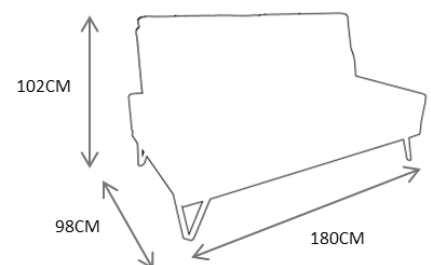

SO1003 – SOFA 1526€

DESCRIPTION:

Product features: Sofa 2 seater made in polished stainless steel structure.

Customization: Custom sizes and colors are available.

Clean and Care: Dry cloth.

SO1003