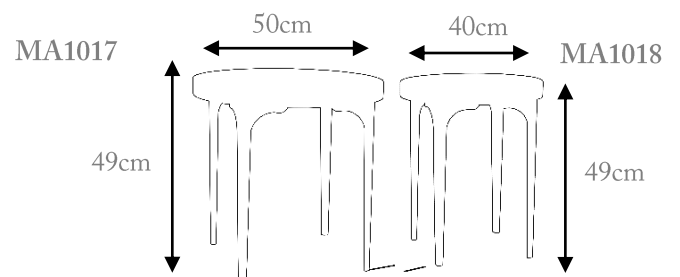

MA1017 – SIDE TABLE 257€

MA1018 – SIDE TABLE 244€

DESCRIPTION:

Product features: SideTable made in polished brass structure.

Customization: Custom sizes and colors are available.

Other material: Wood

Clean and Care: Dry cloth.

MA1017
MA1018