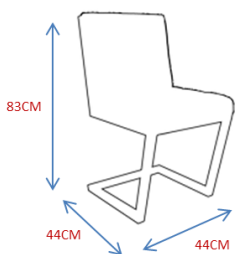

CA1005

CA1005 – CHAIR 279€

DESCRIPTION:

Product features: Chair made in lacquered wood structure..

Customization: Custom sizes and colors are available.

Clean and Care: Dry cloth.

CA1006 – CHAIR 300€

DESCRIPTION:

Product features: Chair made in polished stainless steel structure..

Customization: Custom sizes and colors are available.

Clean and Care: Dry cloth.

CA1006