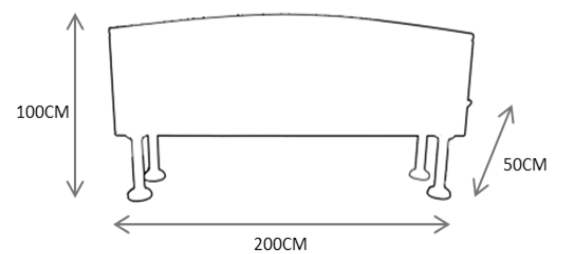

MV1006 – SIDEBOARD 2930€

DESCRIPTION:

Product features: Sideboard made in lacquered wood structure.

Finish: Black, Polished cooper and Satin Brass

Customization: Custom sizes and colors are available.

Other material: Brass, Cooper

Clean and Care: Dry cloth.

MV1006