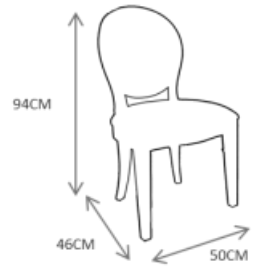

Clean and Care: Dry cloth.

CA1003

CA1003 – CHAIR 340€

DESCRIPTION:

Product features: Chair made in lacquered wood structure..

Customization: Custom sizes and colors are available.

Clean and Care: Dry cloth.