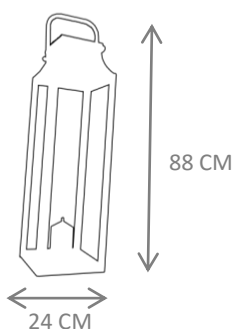

CL1010 – POLE LANTERN 114€

DESCRIPTION:

Product features: Pole Lantern made in Polished Stainless Steel

Customization: Custom sizes and colors are available.

Clean and Care: Dry cloth.

CL1010

CL1011

CL1011 – POLE LANTERN 114€

DESCRIPTION:

Product features: Pole Lantern made in Polished Stainless Steel

Customization: Custom sizes and colors are available.

Clean and Care: Dry cloth.