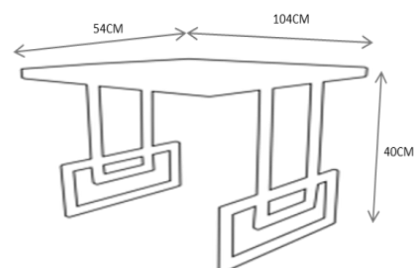

Other material: Wood

Clean and Care: Dry cloth.

MC1001

MA1001

MA1001 – SIDE TABLE 276€

DESCRIPTION:

Product features: Side Table made in inox structure..

Customization: Custom sizes and colors are available.