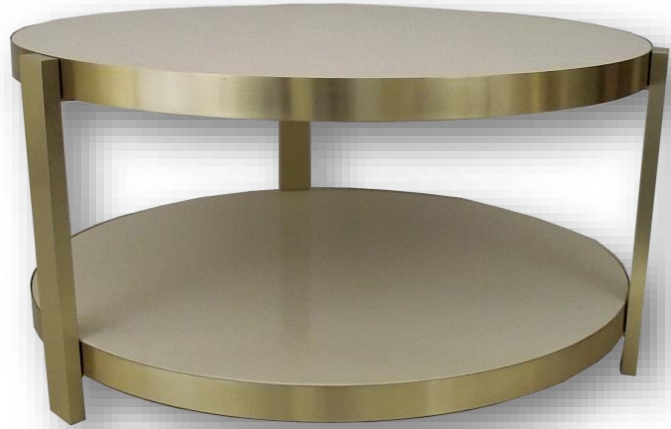

MC1005 – CENTER TABLE 406€

DESCRIPTION:

Product features: Center Table made in satin brass structure.

Customization: Custom sizes and colors are available.

Other material: Wood

Clean and Care: Dry cloth.

MC1005