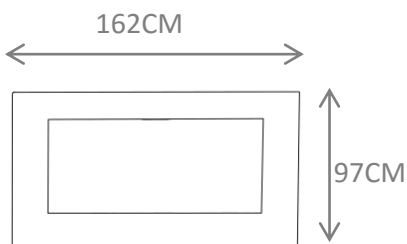

EP1001 – MIRROR 892€

DESCRIPTION:

Product features: Mirror made in Polished cooper and Satin Brass

Customization: Custom sizes and colors are available.

Clean and Care: Dry cloth.

EP1001

EP1002

EP1002 – MIRROR 423€

DESCRIPTION:

Product features: Mirror made in Polished Stainless Steel

Customization: Custom sizes and colors are available.

Clean and Care: Dry cloth.