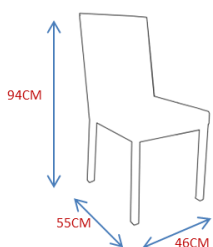

CA1008 – CHAIR 246€

DESCRIPTION:

Product features: Chair made in polished stainless steel structure..

Customization: Custom sizes and colors are available.

Clean and Care: Dry cloth.

CA1008

CA1005

CA1005 – CHAIR 279€