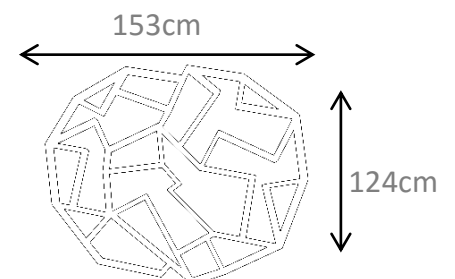

EP1003

EP1003 – MIRROR 1054€

DESCRIPTION:

Product features: Mirror made in wood

Finish: silver

Customization: Custom sizes and colors are available.

Clean and Care: Dry cloth.