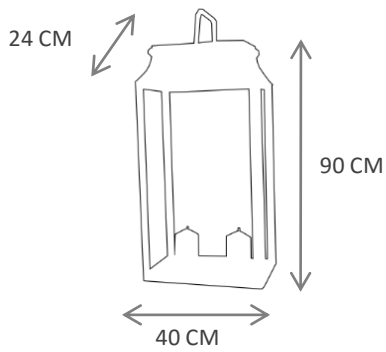

CL1007 94€ / CL1008 94€ / CL1009 127€
POLE LANTERN

DESCRIPTION:

Product features: Pole Lantern made in Polished Stainless Steel

Customization: Custom sizes and colors are available.

Clean and Care: Dry cloth.

CL1009

CL1007