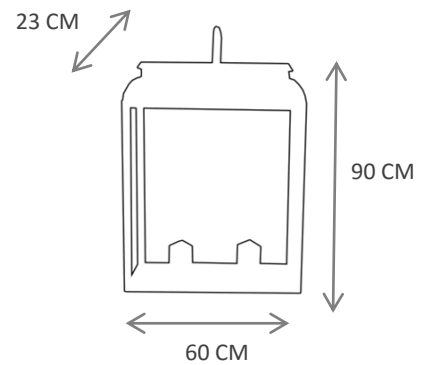

CL1004 114€/ CL1005 152€/ CL1006 89€

POLE LANTERN

DESCRIPTION:

Product features: Pole Lantern made in Polished Stainless Steel

Customization: Custom sizes and colors are available.

Clean and Care: Dry cloth.

CL1004

CL1005

CL1006