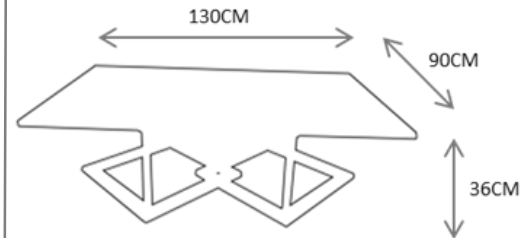

MC1006 – CENTER TABLE 616€

DESCRIPTION:

Product features: Center Table made in polished stainless steel structure.

Customization: Custom sizes and colors are available.

Other material: Glass

Clean and Care: Dry cloth.

MC1009