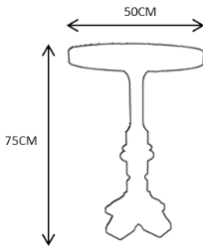

MA1019– COFFEE TABLE 150€

DESCRIPTION:

Product features: Side Table
made in brass structure.

Customization: Custom sizes and
colors are available.

Other material: Wood

Clean and Care: Dry cloth.

MA1019

MA1004

MA1004 – SIDE TABLE 408€

DESCRIPTION:

Product features: Center Table made in antique brass structure.

Customization: Custom sizes and colors are available.

Other material: Wood

Clean and Care: Dry cloth.

MA1013