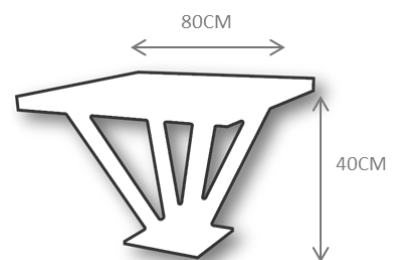

MA1007 – SIDE TABLE 211€

DESCRIPTION:

Product features: Side Table made in polished stainless steel structure..

Customization: Custom sizes and colors are available.

Other material: Wood

Clean and Care: Dry cloth.