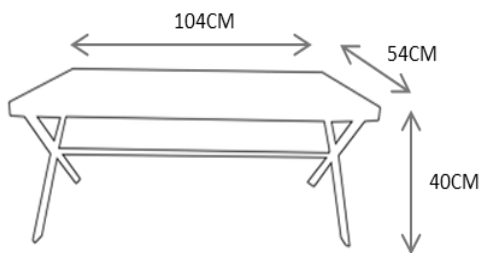

MC1003 – CENTER TABLE 537€

DESCRIPTION:

Product features: Center Table made in polished stainless steel structure.

Customization: Custom sizes and colors are available.

Other material: Wood

Clean and Care: Dry cloth.

MC1002

MA1002

MA1002 – SIDE TABLE 233€

DESCRIPTION:

Product features: Side Table made in polished stainless steel structure..

Customization: Custom sizes and colors are available.

Other material: Rustic Wood

Clean and Care: Dry cloth.