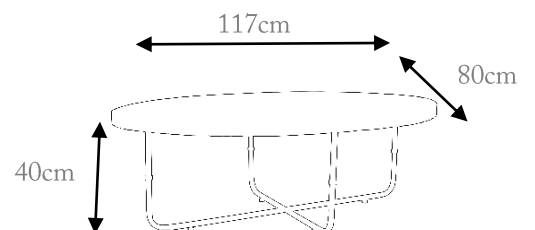

MC1013

MC1013 – CENTER TABLE TABLE 324€

DESCRIPTION:

Product features: Center Table made in iron structure.

Finish: Black

Customization: Custom sizes and colors are available.

Other material: wood,Stainlees Steel

Clean and Care: Dry cloth.