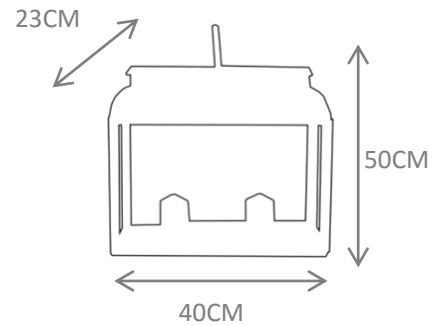

CL1004

CL1005