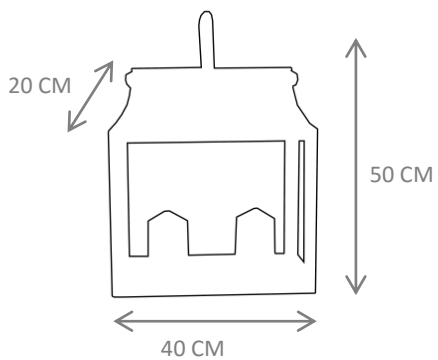

Customization: Custom sizes and colors are available.

Clean and Care: Dry cloth.

CL1009

CL1007

CL1008

CL1001 94€ / CL1002 114€ / CL1003 145€

POLE LANTERN

DESCRIPTION: