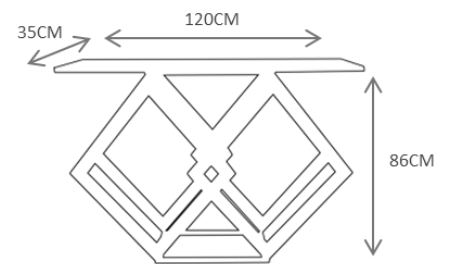

CO1002 – CONSOLE TABLE 487€

DESCRIPTION:

Product features: Console Table made in polished stainless steel structure.

Customization: Custom sizes and colors are available.

Other material: Glass

Clean and Care: Dry cloth.