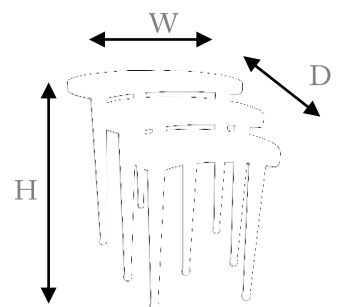

Product features: Side Table made in polished brass structure.

Customization: Custom sizes and colors are available.

Other material: Wood bright walnut root

Clean and Care: Dry cloth.

**MA1014
A/B/C**

MA1014A H55cm W60cm D49cm
MA1014B H50cm W50cm D38cm
MA1014C H45cm W40cm D33cm