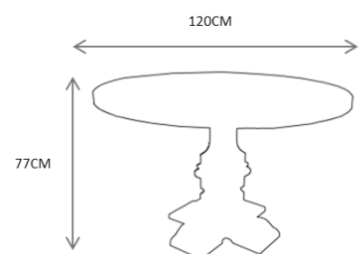

MJ1003 – DINING TABLE 1151€

DESCRIPTION:

Product features: Dining Table made in antique brass structure.

Customization: Custom sizes and colors are available.

Other material: Wood

Clean and Care: Dry cloth.

MJ1003