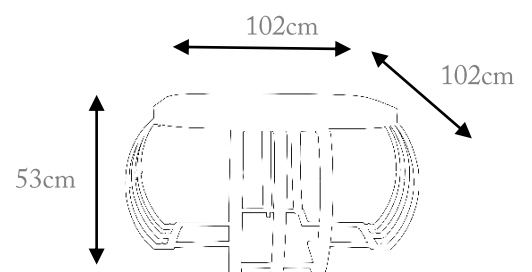

MC1016

MC1016 – CENTER TABLE 718€

DESCRIPTION:

Product features: Center Table made steel structure.

Finish: Cream and brass satin

Customization: Custom sizes and colors are available.

Other material: Wood, Brass

Clean and Care: Dry cloth.