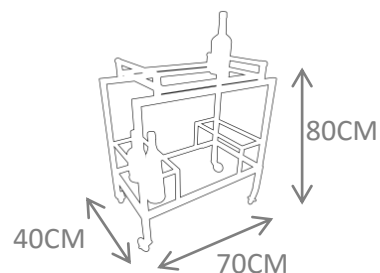

Clean and Care: Dry cloth.

MV1004

CH1001

CH1001 – TEA CART 570€
 DESCRIPTION:
Product features: Tea Cart made in polished stainless steel structure.
Customization: Custom sizes and colors are available.
Other material: Glass
Clean and Care: Dry cloth.