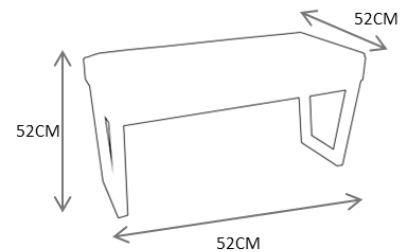

BA1002 – BENCH 324€

DESCRIPTION:

Product features: Bench 2 seater made in polished stainless steel structure..

Customization: Custom sizes and colors are available.

Other material: Wood

Clean and Care: Dry cloth.