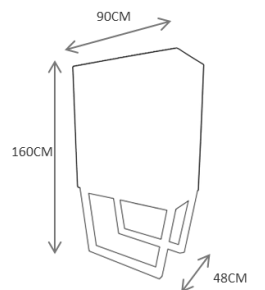

GA1002

GA1002 – CELLARET 1881€

DESCRIPTION:

Product features: Cellaret made in lacquered wood structure..

Customization: Custom sizes and colors are available.

Other material: Polished stainless steel.

Clean and Care: Dry cloth.