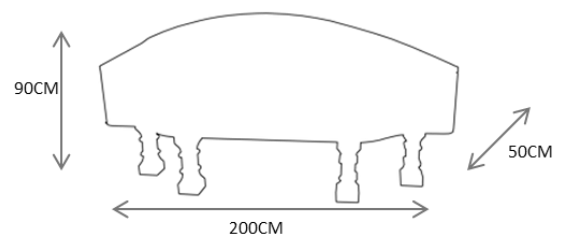

MV1001 – SIDEBOARD 3650€

DESCRIPTION:

Product features: Sideboard made in lacquered wood structure..

Customization: Custom sizes and colors are available.

Other material: Antique Brass

Clean and Care: Dry cloth.

MV1001