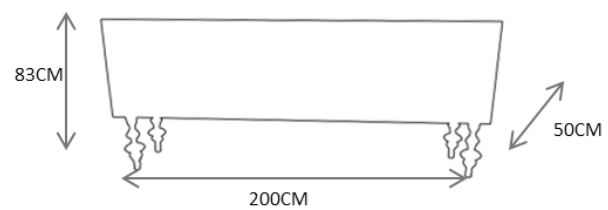

MV1002 – SIDEBOARD 1341€

DESCRIPTION:

Product features: Sideboard made in lacquered wood structure..

Customization: Custom sizes and colors are available.

Other material: Polished stainless steel

Clean and Care: Dry cloth.

MV1002