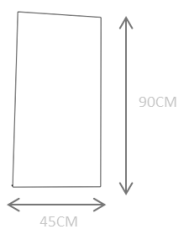

MR1007

MR1006 – MIRROR 126€

DESCRIPTION:

Product features: Mirror made in Antique Brass

Customization: Custom sizes and colors are available.

Clean and Care: Dry cloth.

CL1010 – POLE LANTERN 114€

DESCRIPTION: