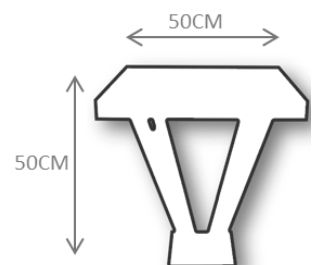

MA1008 – SIDE TABLE 211€

DESCRIPTION:

Product features: Side Table made in polished stainless steel structure..

Customization: Custom sizes and colors are available.

Other material: Wood

Clean and Care: Dry cloth.