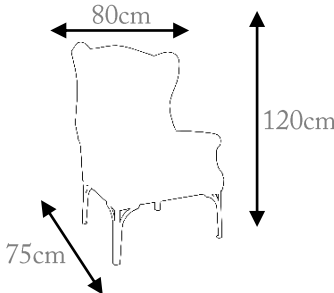

CA1011 – ARMCHAIR 810€

DESCRIPTION:

Product features: Armchair made in brass satin

Customization: Custom sizes and colors are available.

Clean and Care: Dry cloth.

CA1011