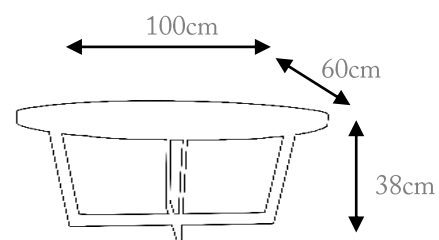

MC1012

MC1012 – CENTER TABLE TABLE 250€

DESCRIPTION:

Product features: Center Table made in iron structure.

Finish: Black

Customization: Custom sizes and colors are available.

Other material: Wood, Stainless Steel

Clean and Care: Dry cloth.