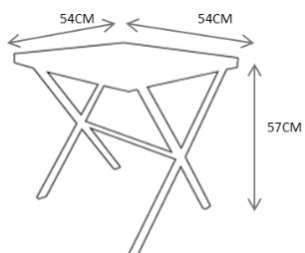

MC1003 – CENTER TABLE 537€

DESCRIPTION:

Product features: Center Table made in polished stainless steel structure.

Customization: Custom sizes and colors are available.

Other material: Wood

Clean and Care: Dry cloth.

MC1002

MA1002

MA1002 – SIDE TABLE 233€

DESCRIPTION:

Product features: Side Table made in polished stainless steel structure..

Customization: Custom sizes and colors are available.

Other material: Rustic Wood

Clean and Care: Dry cloth.