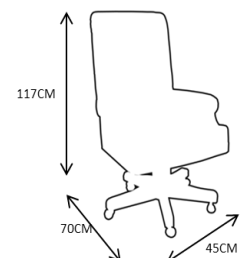

CA1010 – DESK CHAIR

DESCRIPTION:

Product features: Desk Chair made in wood structure..

Customization: Custom sizes and colors are available.

Other material: Skin

Clean and Care: Dry cloth.

CA1010