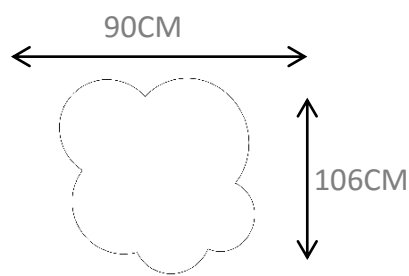

EP1005

EP1005 – MIRROR 350€
DESCRIPTION:
Product features: Mirror made in steel .
Antique silver leaf finish
Customization: Custom sizes and colors are available.
Clean and Care: Dry cloth.