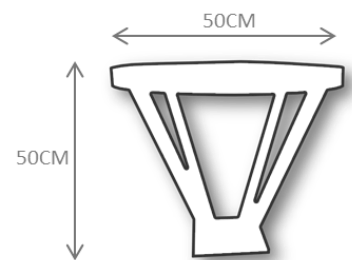

MA1008 – SIDE TABLE 211€

DESCRIPTION:

Product features: Side Table made in polished stainless steel structure..

Customization: Custom sizes and colors are available.

Other material: Wood

Clean and Care: Dry cloth.