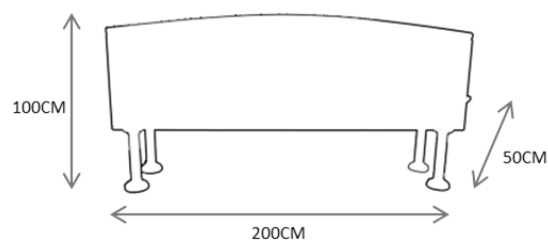

MV1003 – SIDEBOARD 2930€

DESCRIPTION:

Product features: Sideboard made in lacquered wood structure..

Customization: Custom sizes and colors are available.

Other material: Polished cooper and Satin Brass

Clean and Care: Dry cloth.

MV1003