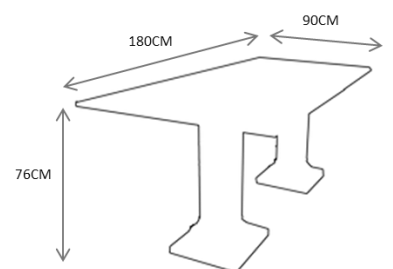

MJ1002 – DINING TABLE 1133€

DESCRIPTION:

Product features: Dining Table made in polished cooper steel, and satin brass structure.

Customization: Custom sizes and colors are available.

Other material: Aluminum, Glass.

Clean and Care: Dry cloth.

MJ1002