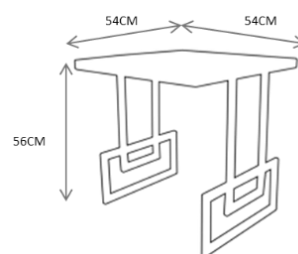

MA1001 – SIDE TABLE 276€

DESCRIPTION:

Product features: Side Table made in inox structure..

Customization: Custom sizes and colors are available.

Other material: Wood

Clean and Care: Dry cloth.