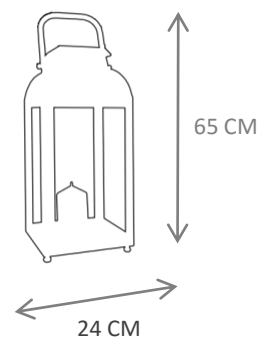

Customization: Custom sizes and colors are available.

Clean and Care: Dry cloth.

CL1004

CL1005

CL1006

CL1007 94€ / CL1008 94€ / CL1009 127€
POLE LANTERN

DESCRIPTION:

Product features: Pole Lantern made in Polished Stainless Steel