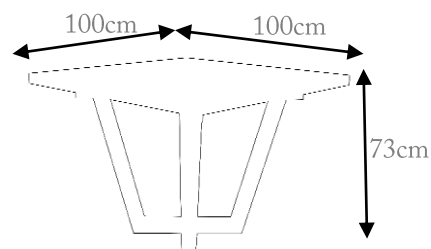

MJ1004 – DINING TABLE 790€

DESCRIPTION:

Product features: Dining Table made in polished stainless steel structure.

Customization: Custom sizes and colors are available.

Other material: Wood

Clean and Care: Dry cloth.

MJ1004