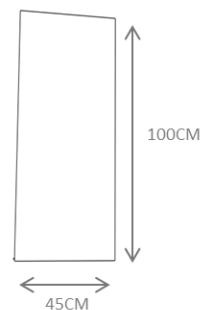

MR1007

MR1006 – MIRROR 126€

DESCRIPTION:

Product features: Mirror made in Antique Brass

Customization: Custom sizes and colors are available.

Clean and Care: Dry cloth.

CL1010 – POLE LANTERN 114€

DESCRIPTION: