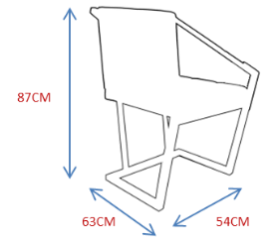

CA1007

CA1007 – CHAIR 366€

DESCRIPTION:

Product features: Chair made in polished stainless steel structure..

Customization: Custom sizes and colors are available.

Clean and Care: Dry cloth.

CA1008 – CHAIR 246€

DESCRIPTION:

Product features: Chair made in polished stainless steel structure..

Customization: Custom sizes and colors are available.

Clean and Care: Dry cloth.

CA1008