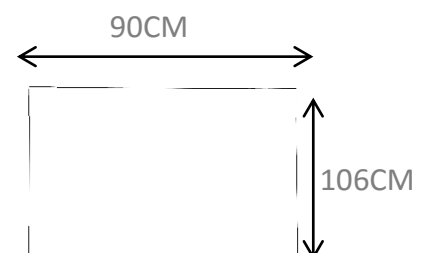

EP1006

EP1006 – MIRROR 700€

DESCRIPTION:

Product features: Mirror made in steel and copper.

Finish: Black and polished copper

Customization: Custom sizes and colors are available.

Clean and Care: Dry cloth.