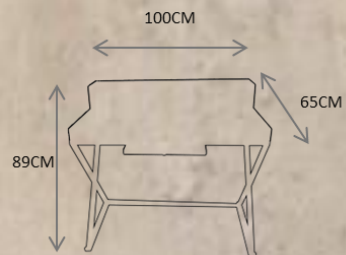

MV1004 – DESK TABLE 966€

DESCRIPTION:

Product features: Desk table made in wood structure..

Customization: Custom sizes and colors are available.

Other material: Polished Stainless steel

Clean and Care: Dry cloth.

MV1004