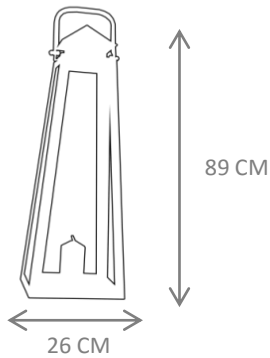

CL1010 – POLE LANTERN 114€

DESCRIPTION:

Product features: Pole Lantern made in Polished Stainless Steel

Customization: Custom sizes and colors are available.

Clean and Care: Dry cloth.

CL1010

CL1011

CL1011 – POLE LANTERN 114€

DESCRIPTION:

Product features: Pole Lantern made in Polished Stainless Steel

Customization: Custom sizes and colors are available.

Clean and Care: Dry cloth.