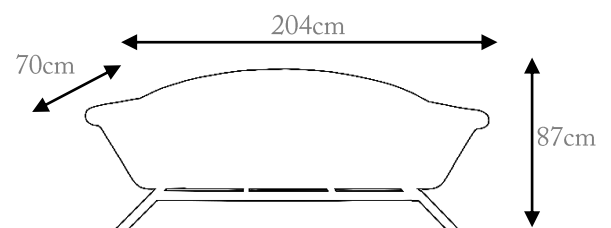

SO1004 – SOFA 1189€

DESCRIPTION:

Product features: Sofa 2 seater made in polished stainless steel structure.

Customization: Custom sizes and colors are available.

Clean and Care: Dry cloth.

SO1004