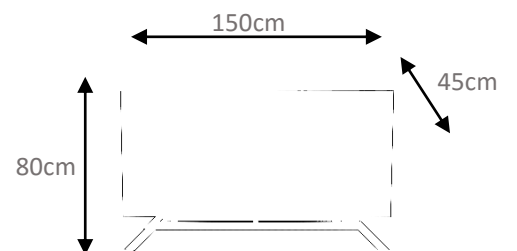

MV1007 – SIDEBOARD 1775€

DESCRIPTION:

Product features: Sideboard made wood and polished stainless steel structure..

Customization: Custom sizes and colors are available.

Clean and Care: Dry cloth.

MV1007