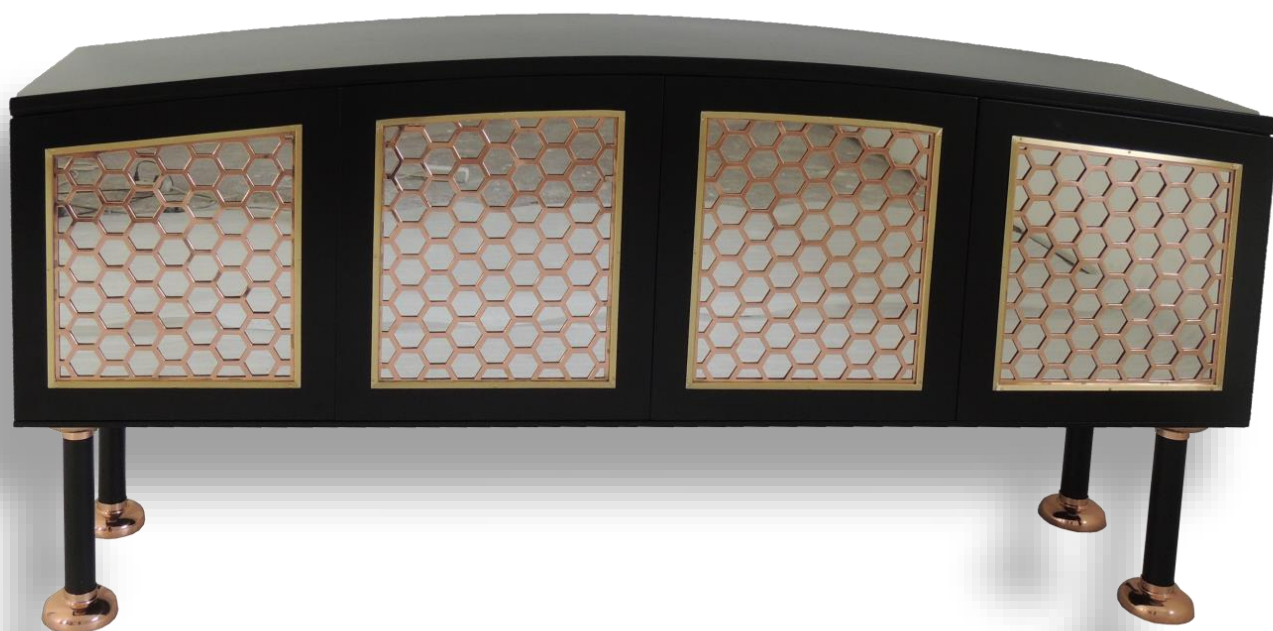

Clean and Care: Dry cloth.

MV1006 – SIDEBOARD 2930€

DESCRIPTION:

Product features: Sideboard made in lacquered wood structure.

Finish: Black, Polished cooper and Satin Brass

Customization: Custom sizes and colors are available.

Other material: Brass, Cooper

Clean and Care: Dry cloth.

MV1006

MV1003 – SIDEBOARD 2930€

DESCRIPTION:

Product features: Sideboard made in lacquered wood structure..

Customization: Custom sizes and colors are available.

Other material: Polished cooper and Satin Brass

Clean and Care: Dry cloth.

MV1003

MV1004 – SIDEBOARD 1350€

DESCRIPTION:

Product features: Sideboard made in lacquered wood structure..

Customization: Custom sizes and colors are available.

Other material: Polished stainless steel, skin cream

Clean and Care: Dry cloth.

MV1004

MV1005 – SIDEBOARD 1341€

DESCRIPTION:

Product features: Sideboard made in lacquered wood structure..

Customization: Custom sizes and colors are available.