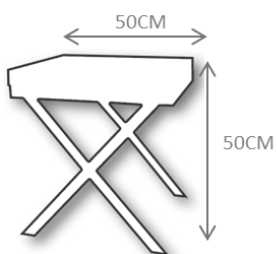

MC1010 – SIDE TABLE 271€

DESCRIPTION:

Product features: Side Table made in polished stainless steel structure..

Customization: Custom sizes and colors are available.

Other material: Wood

Clean and Care: Dry cloth.