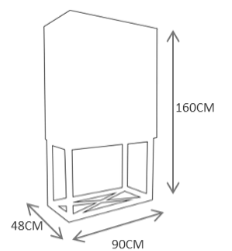

Clean and Care: Dry cloth.

MV1006 – SIDEBOARD 2930€

DESCRIPTION:

Product features: Sideboard made in lacquered wood structure.

Finish: Black, Polished cooper and Satin Brass

Customization: Custom sizes and colors are available.