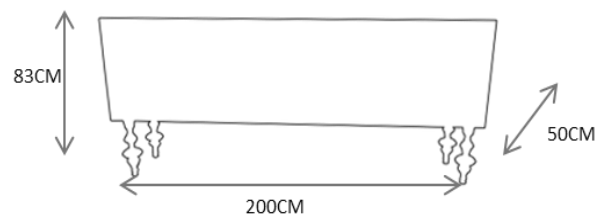

MV1004 – SIDEBOARD 1350€

DESCRIPTION:

Product features: Sideboard made in lacquered wood structure..

Customization: Custom sizes and colors are available.

Other material: Polished stainless steel, skin cream

Clean and Care: Dry cloth.

MV1004