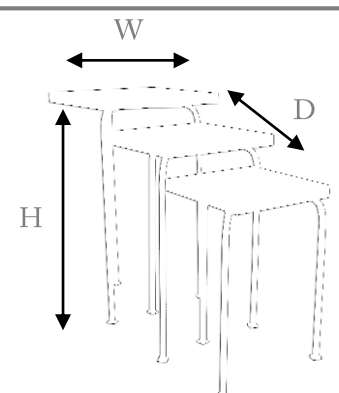

Clean and Care: Dry cloth.

**MA1015
A/B/C**

MA1015A H72cm W40cm D40cm
MA1015B H62cm W36cm D36cm
MA1015C H51cm W33cm D33cm

MA1016 – COFFEE TABLE

A 275€

B 246€

C 229€

DESCRIPTION:

Product features: Side Table
made in Nickel structure.

Customization: Custom sizes
and colors are available.

Other material: Wood

Clean and Care: Dry cloth.

**MA1016
A/B/C**

MA1016A H70cm W40cm D40cm
MA1016B H60cm W35cm D35cm
MA1016C H50cm W30cm D30cm