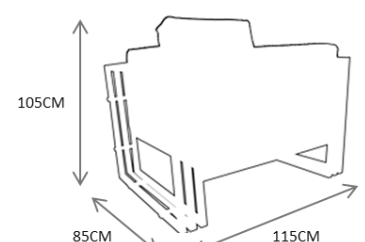

SO1001 – SOFA 1813€

DESCRIPTION:

Product features: Sofa 1 seater made in polished stainless steel structure.

Customization: Custom sizes and colors are available.

Clean and Care: Dry cloth.

SO1001