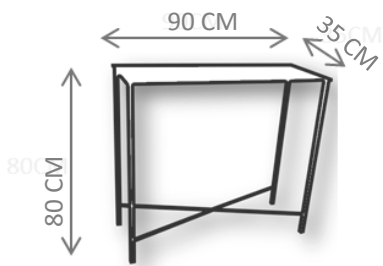

CO1004 – CONSOLE TABLE 338€

DESCRIPTION:

Product features: Console Table made in polished stainless steel structure.

Customization: Custom sizes and colors are available.

Other material: Glass

Clean and Care: Dry cloth.