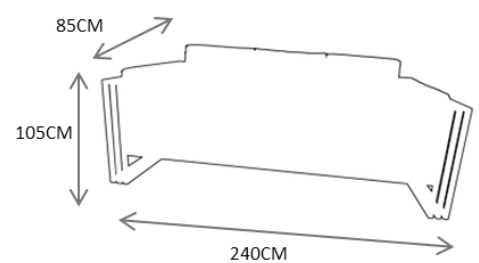

SO1002 – SOFA 2565€

DESCRIPTION:

Product features: Sofa 3 seater made in polished stainless steel structure.

Customization: Custom sizes and colors are available.

Clean and Care: Dry cloth.

SO1002