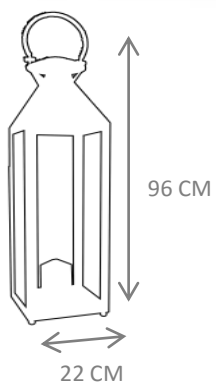

Product features: Pole Lantern made in Antique Brass

Customization: Custom sizes and colors are available.

Clean and Care: Dry cloth.

CL1002

CL1003

CL1001

Index

REF	PAG		REF	PAG		REF	PAG
BA1001	42		GA1003	3		MR1002	102
BA1002	42		HA1001	21		MR1003	102
BA1003	42		MA1001	81		MR1004	102
BA1004	24		MA1002	80		MR1005	103
BA1005	39		MA1003	82		MR1006	104
BA1006	40		MA1004	66		MR1007	104
BE1001	96		MA1005	84		MR1008	103
BS1001	22		MA1007	84		MV1001	18
CA1001	57		MA1008	83		MV1002	15
CA1002	56		MA1009	83		MV1003	10
CA1003	56		MA1010	78		MV1004	12
CA1004	57		MA1011	86		MV1004	93
CA1005	54		MA1012	86		MV1005	13
CA1006	54		MA1013	68		MV1006	9
CA1007	52		MA1014A	62		MV1007	16
CA1008	52		MA1014B	62		SO1001	46
CA1009	38		MA1014C	62		SO1002	48
CA1010	60		MA1015A	63		SO1003	50
CA1011	36		MA1015B	63		SO1004	44
CA1012	58		MA1015C	63			
CH1001	94		MA1016A	64			
CH1002	94		MA1016B	64			
CL1001	108		MA1016C	64			
CL1002	108		MA1017	74			
CL1003	108		MA1018	74			
CL1004	106		MA1019	65			
CL1005	106		MC1001	81			
CL1006	106		MC1003	75			
CL1007	107		MC1003	80			
CL1008	107		MC1004	79			
CL1009	107		MC1005	78			
CL1010	105		MC1006	87			
CL1011	105		MC1007	85			
CO1001	90		MC1008	85			
CO1002	90		MC1009	87			
CO1003	91		MC1010	87			
CO1004	91		MC1011	69			
CO1005	88		MC1012	70			
DR1001	20		MC1013	71			
EP1001	98		MC1014	72			
EP1002	98		MC1015	73			
EP1003	100		MC1016	76			
EP1004	101		MJ1001	34			
EP1005	97		MJ1002	32			
EP1006	99		MJ1003	30			
ES1001	92		MJ1004	28			
GA1001	7		MJ1005	26			
GA1002	5		MR1001	102			