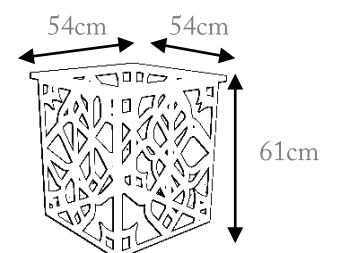

MA1013

MA1013 – SIDE TABLE 201€

DESCRIPTION:

Product features: Side Table made in iron structure.

Finish: rustic Brown

Customization: Custom sizes and colors are available.

Other material: Stainless Steel and glass

Clean and Care: Dry cloth.