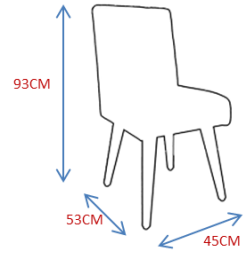

CA1002

CA1002 – CHAIR 205€

DESCRIPTION:

Product features: Chair made in lacquered wood structure..

Customization: Custom sizes and colors are available.

Clean and Care: Dry cloth.

CA1003

CA1003 – CHAIR 340€

DESCRIPTION:

Product features: Chair made in lacquered wood structure..

Customization: Custom sizes and colors are available.

Clean and Care: Dry cloth.