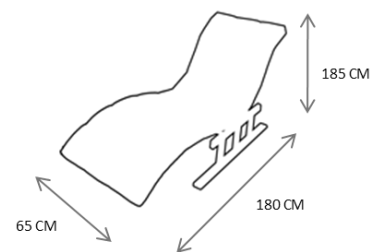

BA1004 – CHAISE LONG 981€

DESCRIPTION:

Product features: Chaise Long made in polished stainless steel structure.

Customization: Custom sizes and colors are available.

Clean and Care: Dry cloth.

BA1004